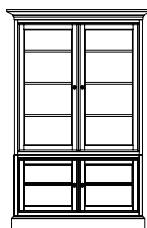

267-200R Double Display Cabinet

#	SKU	NAME
1	267-512	Double Base
1	267-532	Double Door Unit
1	267-572	Double Tall Door Unit
1	267-582	Double Crown