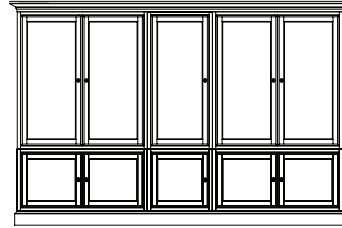

267-503R Quintuple Display

#	SKU	NAME
1	267-515	Quintuple Base
1	267-531	Single Door Unit
2	267-532	Double Door Unit
1	267-571	Single Tall Door Unit
2	267-572	Double Tall Door Unit
1	267-585	Quintuple Crown