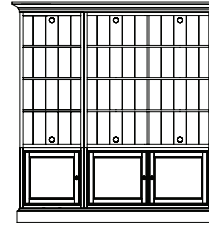

1. **267-304R** Triple Door Bookcase

#	SKU	NAME
1	267-513	Triple Base
1	267-531	Single Door Unit
1	267-532	Double Door Unit
1	267-561	Single Tall Open Unit
1	267-562	Double Tall Open Unit
1	267-583	Triple Crown