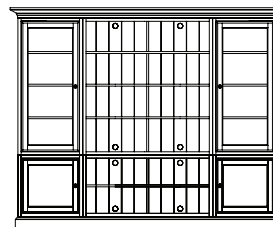

400s

1. **267-400R** Quadruple Bookcase Entertainment Display

#	SKU	NAME
1	267-514	Quadruple Base
1	267-522	Double Open Unit
2	267-531	Single Door Unit
1	267-562	Double Tall Open Unit
2	267-571	Single Tall Door Unit
1	267-584	Quadruple Crown