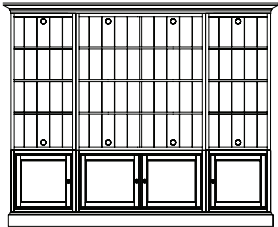

267-404R Quadruple Display Bookcase

#	SKU	NAME
1	267-514	Quadruple Base
2	267-531	Single Door Unit
1	267-532	Double Door Unit
2	267-561	Single Tall Open Unit
1	267-562	Double Tall Open Unit
1	267-584	Quadruple Crown