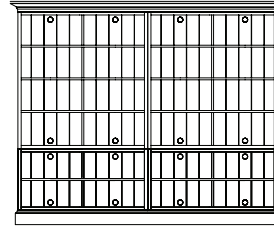

267-414R Quadruple Bookcase

#	SKU	NAME
1	267-514	Quadruple Base
2	267-522	Double Open Unit
2	267-562	Double Tall Open Unit
1	267-584	Quadruple Crown