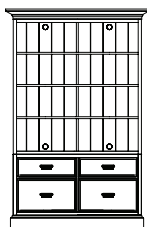

267-204R Double Storage Bookcase

#	SKU	NAME
1	267-512	Double Base
1	267-542	Double File Drawer Unit
1	267-562	Double Tall Open Unit
1	267-582	Double Crown