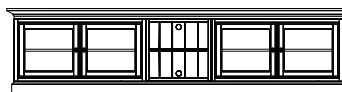

267-507R Quintuple Double Door Console

#	SKU	NAME
1	267-515	Quintuple Base
1	267-521	Single Open Unit
2	267-532	Double Door Unit
1	267-585	Quintuple Crown