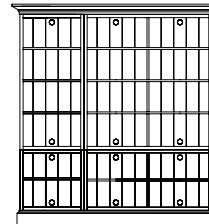

1. **267-306R** Triple Bookcase

#	SKU	NAME
1	267-513	Triple Base
1	267-521	Single Open Unit
1	267-522	Double Open Unit
1	267-561	Single Tall Open Unit
1	267-562	Double Tall Open Unit
1	267-583	Triple Crown