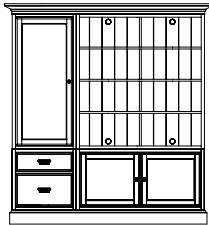

STRUCTURES WALL SYSTEM

PACKAGES REFERENCE GUIDE

1. **267-210R** Double Storage Console

#	SKU	NAME
1	267-512	Double Base
1	267-542	Double File Drawer Unit
1	267-582	Double Crown

1. **267-212R** Double Door Storage

#	SKU	NAME
1	267-512	Double Base
1	267-532	Double Door Unit
1	267-582	Double Crown

300s

1. **267-300R** Triple Multi Use Storage Unit

#	SKU	NAME
1	267-513	Triple Base
1	267-532	Double Door Unit
1	267-541	Single File Drawer Unit
1	267-562	Double Tall Open Unit
1	267-571	Single Tall Door Unit
1	267-583	Triple Crown