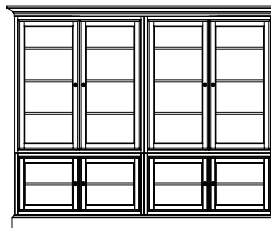

267-417R Quadruple Door Display Cabinet

#	SKU	NAME
1	267-514	Quadruple Base
2	267-532	Double Door Unit
2	267-572	Double Tall Door Unit
1	267-584	Quadruple Crown

#	SKU	NAME
1	267-514	Quadruple Base
2	267-531	Single Door Unit
1	267-532	Double DOOR Unit
1	267-584	Quadruple Crown