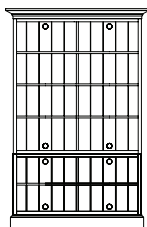

267-203R Double Bookcase

#	SKU	NAME
1	267-512	Double Base
1	267-522	Double Open Unit
1	267-562	Double Tall Open Unit
1	267-582	Double Crown