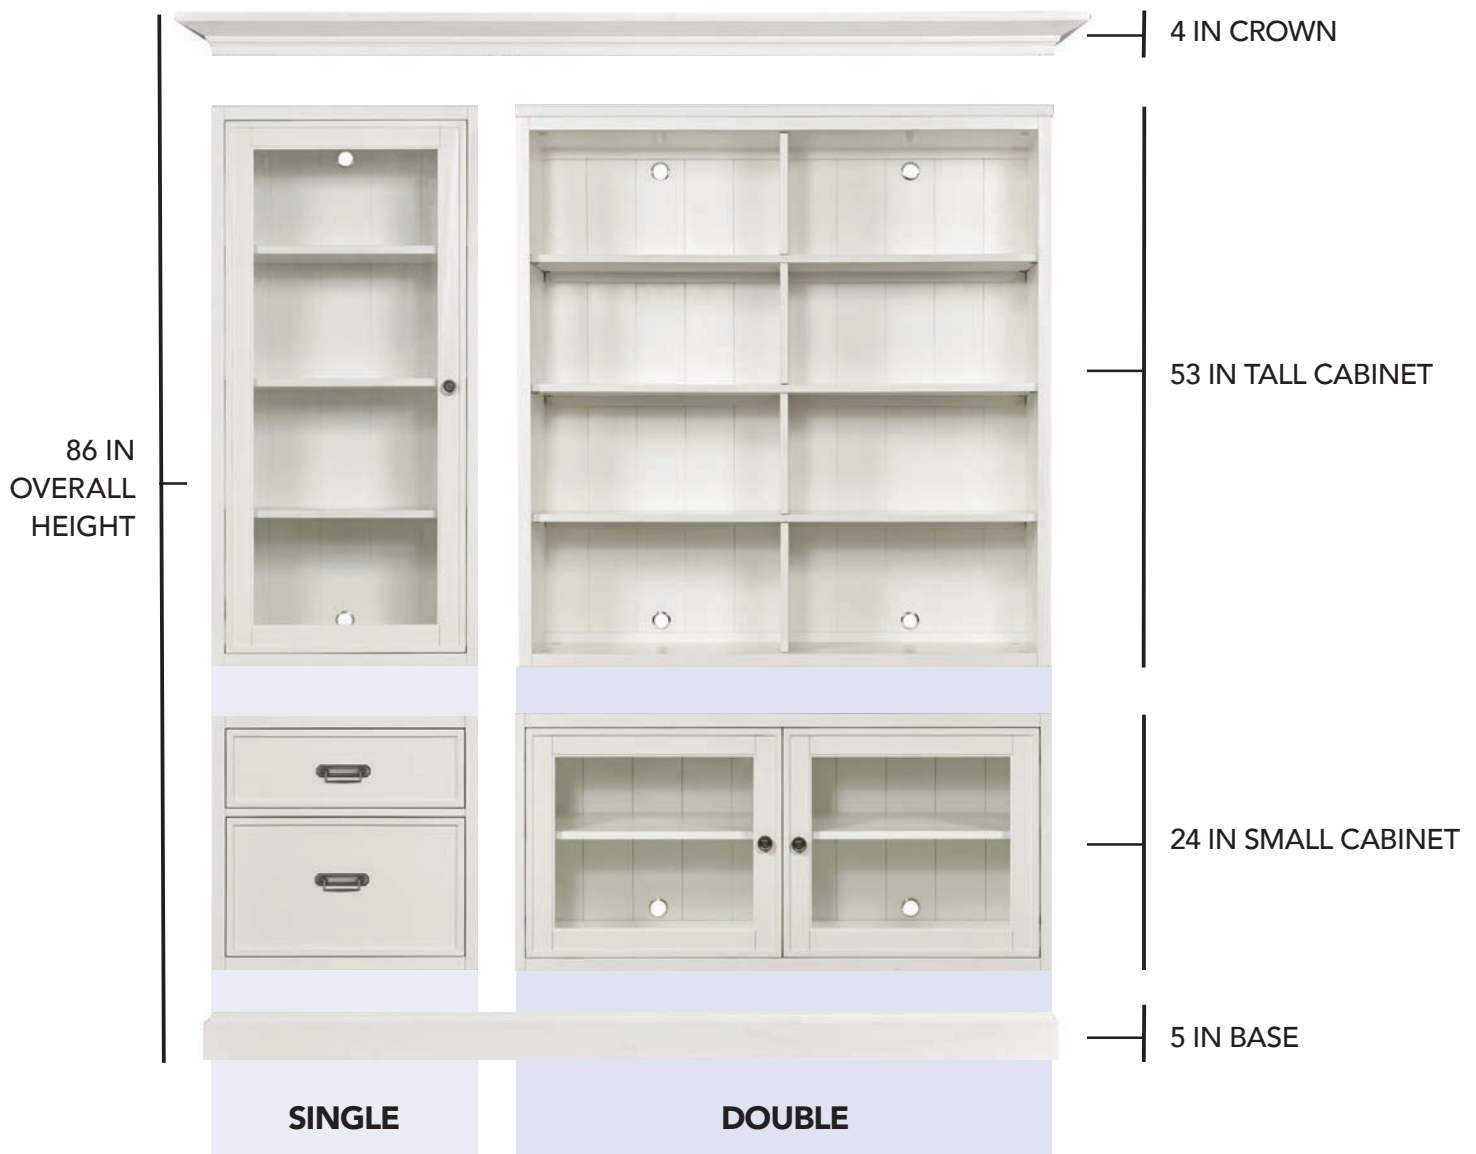

# HAMMARY®

STRUCTURES WALL SYSTEM

Hammary Structures  
301R Triple Multi Use Display

# STRUCTURES WALL SYSTEM - OVERVIEW

**HAMMARY STRUCTURES** collection offers a unique built-in look for creating a bookcase, entertainment wall, or other living room cabinetry. What sets the Structures Wall System apart is its ability to create a finished look, avoiding the uneven joints of multiple pieces while tailoring the wall system to each individual space. With a range of options from open shelving to glass door display and enclosed wood organization, Structures makes it possible to get a wall system that is the right size and offers the right function.

## STRUCTURES WALL SYSTEM - ELEMENTS

MAX DEPTH - 20 IN (MEASURED AT CROWN)

Hammary Structures  
200R Double Display Cabinet  
*glass*