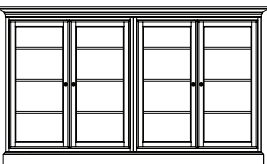

267-406R Quadruple Mid Height Display

#	SKU	NAME
1	267-514	Quadruple Base
2	267-572	Double Tall Door Unit
1	267-584	Quadruple Crown