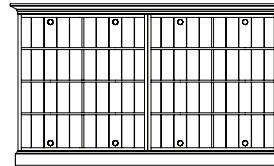

267-416R Quadruple Mid Height Bookcase

#	SKU	NAME
1	267-514	Quadruple Base
2	267-562	Double Tall Open Unit
1	267-584	Quadruple Crown