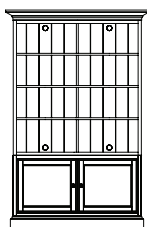

267-201R Double Door Bookcase

#	SKU	NAME
1	267-512	Double Base
1	267-532	Double Door Unit
1	267-562	Double Tall Open Unit
1	267-582	Double Crown