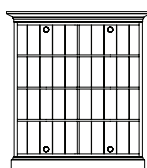

267-209R Double Mid Height Bookcase

#	SKU	NAME
1	267-512	Double Base
1	267-562	Double Tall Open Unit
1	267-582	Double Crown