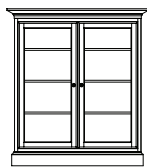

267-202R Double Mid Height Display

#	SKU	NAME
1	267-512	Double Base
1	267-572	Double Tall Door Unit
1	267-582	Double Crown