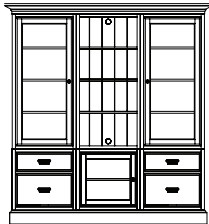

1. **267-301R** Triple Multi Use Display Unit

#	SKU	NAME
1	267-513	Triple Base
1	267-531	Single Door Unit
2	267-541	Single File Drawer Unit
1	267-561	Single Tall Open Unit
2	267-571	Single Tall Door Unit
1	267-583	Triple Crown