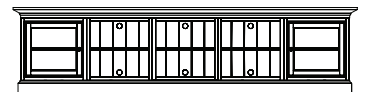

267-508R Quintuple Multi Use Console

#	SKU	NAME
1	267-515	Quintuple Base
3	267-521	Single Open Unit
2	267-531	Single Door Unit
1	267-585	Quintuple Crown