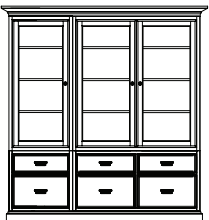

1. **267-303R** Triple Storage Display

#	SKU	NAME
1	267-513	Triple Base
1	267-541	Single File Drawer Unit
1	267-542	Double File Drawer Unit
1	267-571	Single Tall Door Unit
1	267-572	Double Tall Door Unit
1	267-583	Triple Crown