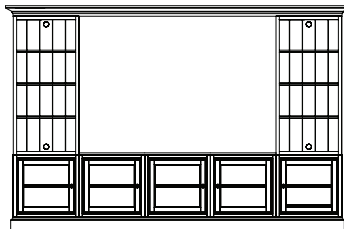

267-502R Quintuple Display Entertainment

#	SKU	NAME
1	267-515	Quintuple Base
5	267-531	Single Door Unit
1	267-553	Triple Flush Top
2	267-561	Single Tall Open Unit
1	267-585	Quintuple Crown